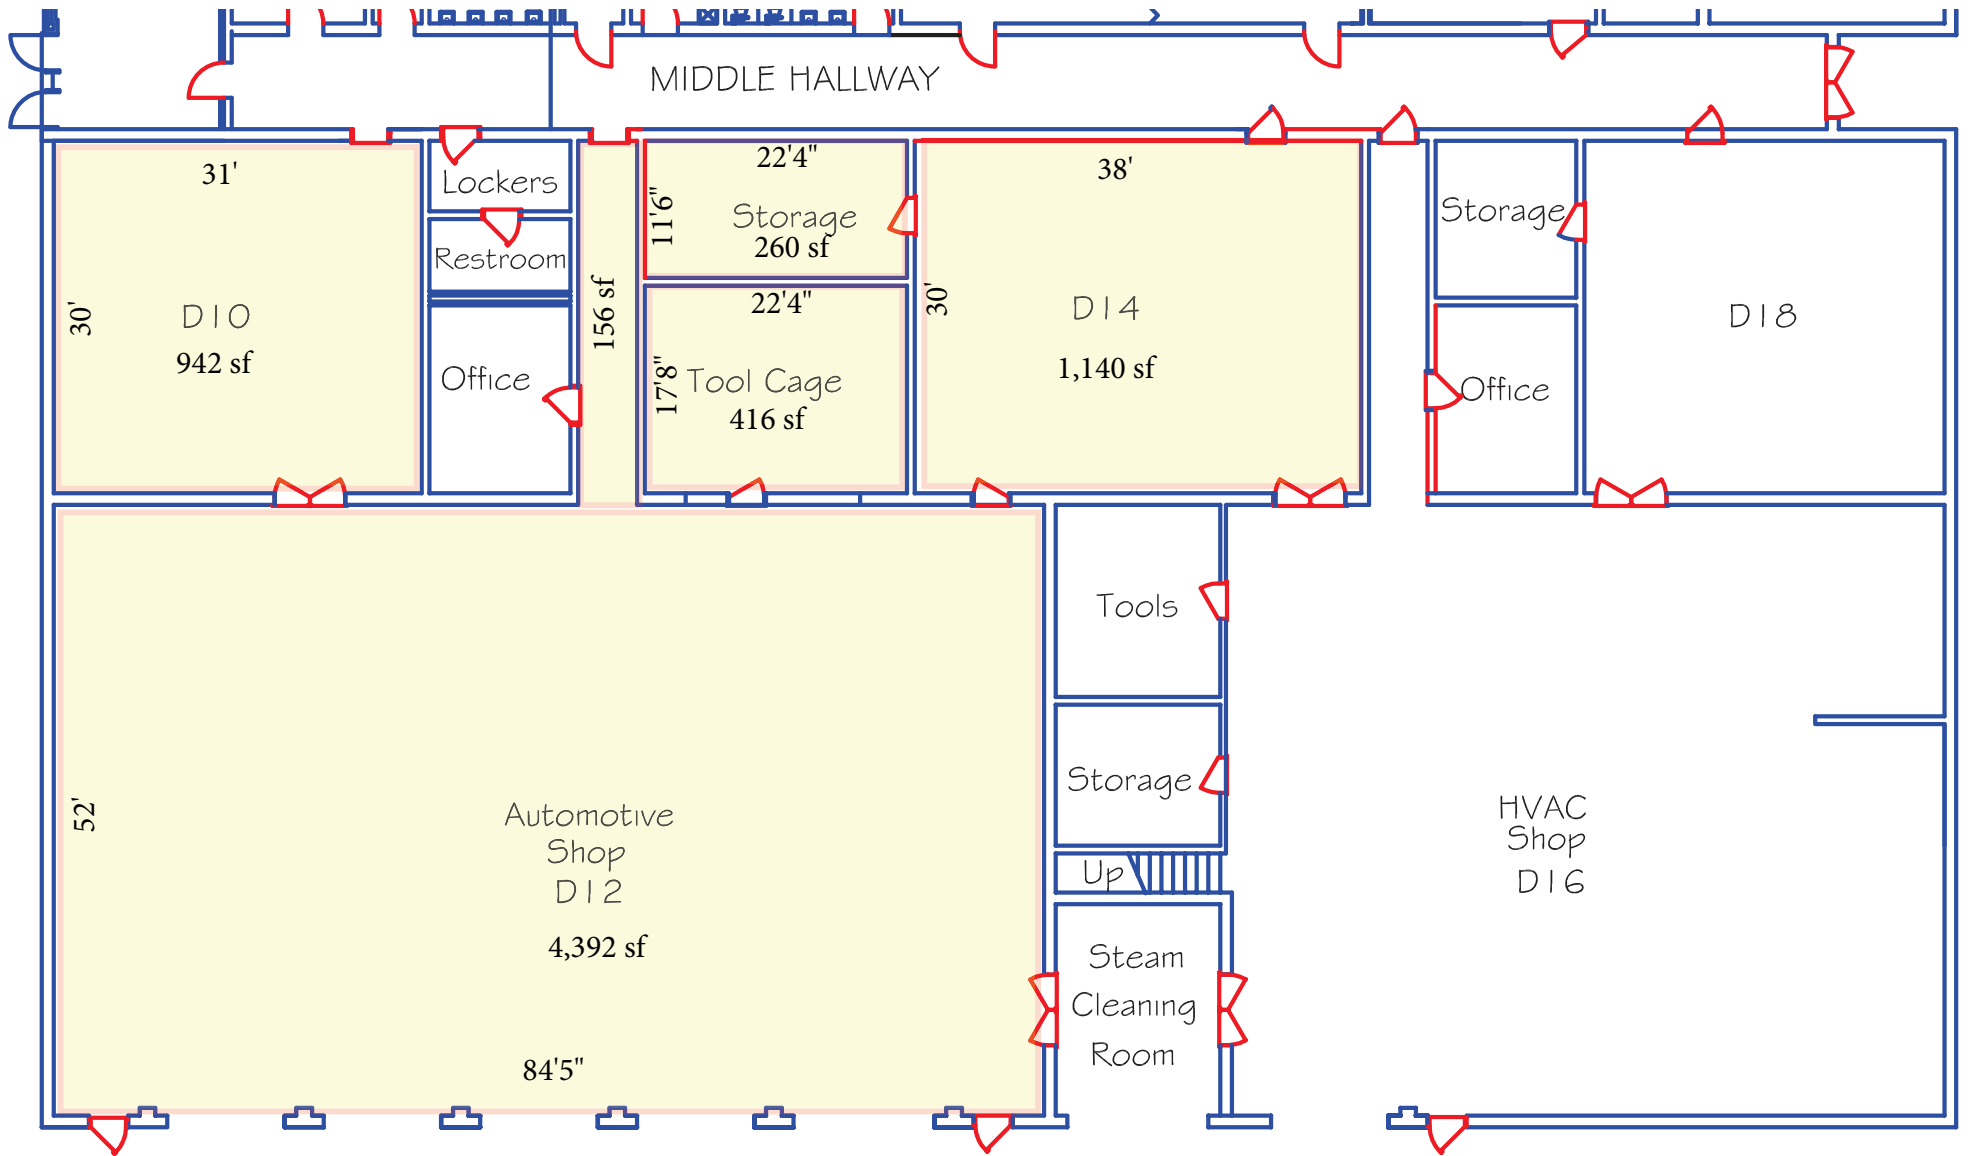

Bujilding D - Automotive Department Floor Areas & Dimensions 05/16/2019

4,392 = D12 shop
 942 = D10 classroom
 156 = corridor
 416 = tool cage
 260 = storage
1,140 = D14 classroom
 7,306 = Total Floor Area (sf)